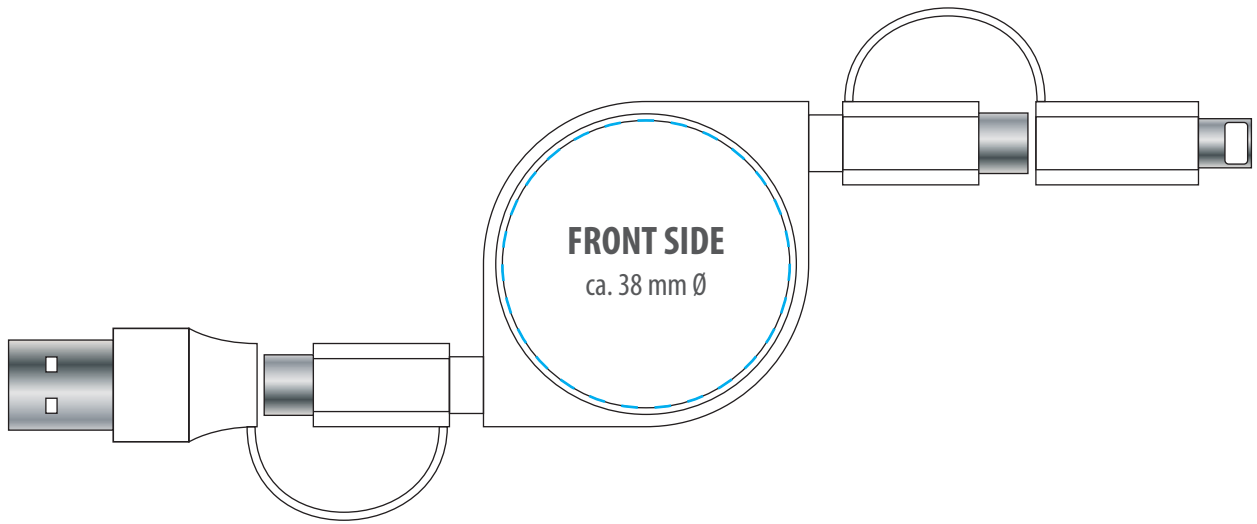

52584 REEVES-SNAKE II

6-in-1 Charging Cable

UV DIGITAL PRINT (UVD)

Printing colors:

CMYK