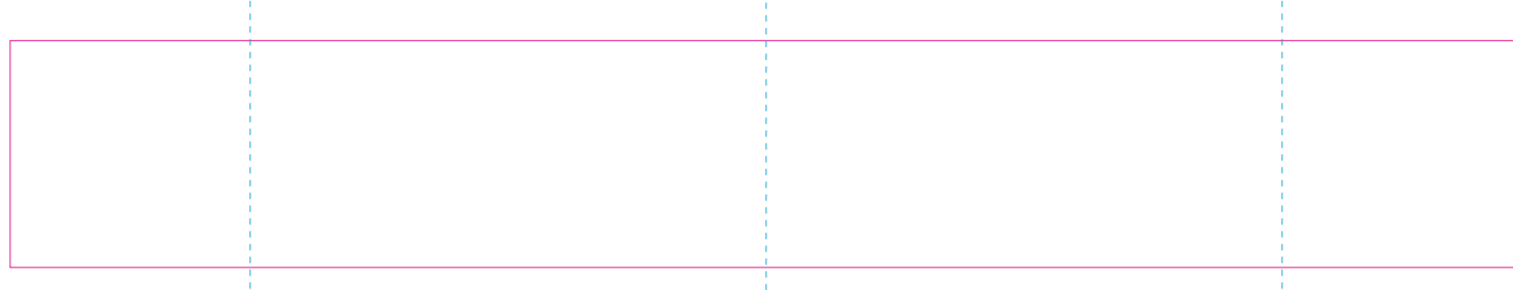

Corrugated cardboard box

RUV

RS

ER 2

ER 1

— Edge of graphics
- - - centerlines

resolution: min. 300 DPI
colours: CMYK
formats: TIFF, PDF, EPS, AI, CDR

The pink outline the maximum size of graphic visible on the product.
The blue dash line indicates the center line of the left, right and middle side of object.

Kraft corrugated cardboard box

— Margin
— Edge of product
— Bleed limit 5-5 mm (background must fill it)
- - - Fold line

resolution: min. 300DPI
colours: CMYK
formats: TIFF, PDF, EPS, AI, CDR

The green line indicates the area all non-background object - texts, logos, etc.
The pink outline the maximum size of graphic visible on the product.
The black line indicates the size of the required graphics including bleed.