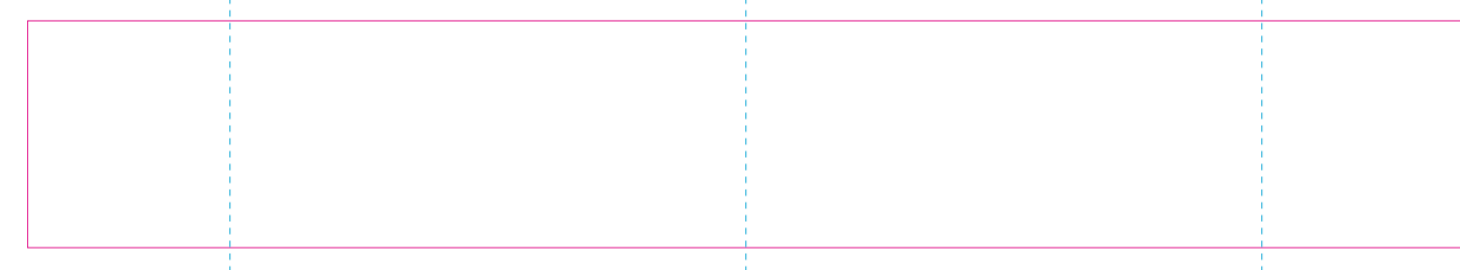

Corrugated cardboard box

RUV

RS

ER 2

ER 1

— Edge of graphics
- - - centerlines

resolution: min. 300 DPI
colours: CMYK
formats: TIFF, PDF, EPS, AI, CDR

The pink outline the maximum size of graphic visible on the product.
The blue dash line indicates the center line of the left, right and middle side of object.

Kraft corrugated cardboard box

— Margin
— Edge of product
— Bleed limit 5-5 mm (background must fill it)
- - - Fold line

resolution: min. 300DPI
colours: CMYK
formats: TIFF, PDF, EPS, AI, CDR

The green line indicates the area all non-background object - texts, logos, etc.
The pink outline the maximum size of graphic visible on the product.
The black line indicates the size of the required graphics including bleed.