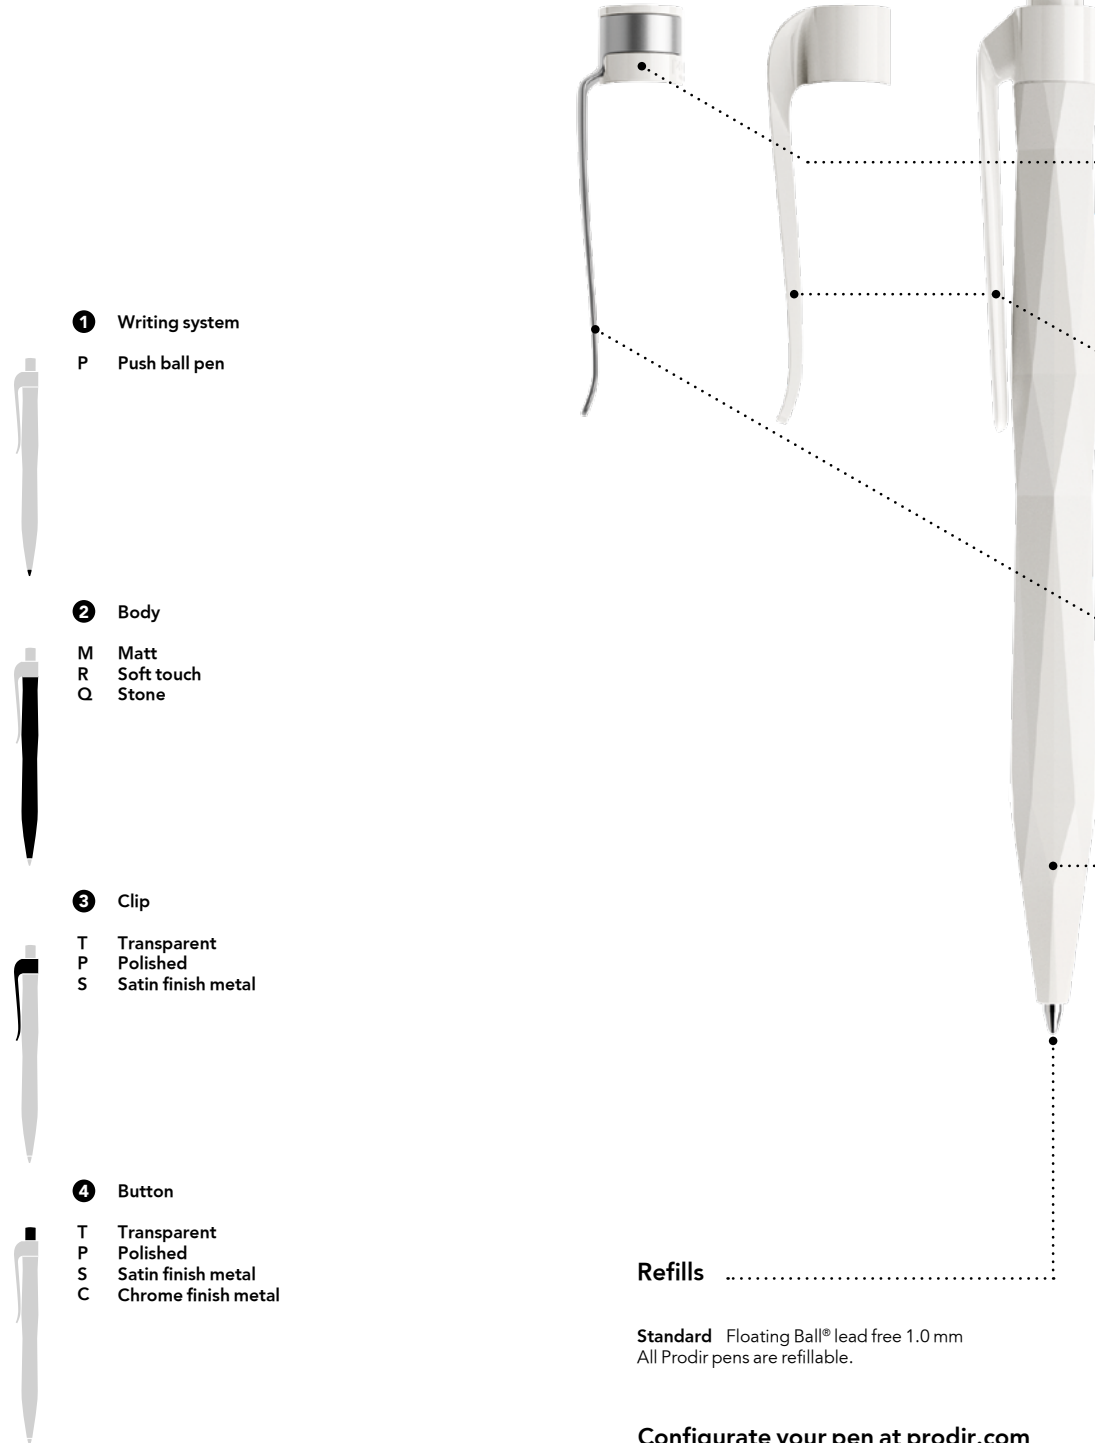

Product code

QS20 P M P - P

1 2 3 4

1 Writing system

P Push ball pen

2 Body

M Matt  
R Soft touch  
Q Stone

3 Clip

T Transparent  
P Polished  
S Satin finish metal

4 Button

T Transparent  
P Polished  
S Satin finish metal  
C Chrome finish metal

Button

Transparent  
T07 T10 T20 T62 T53 T67 T66 T76 PMS

Polished  
P02 P77 P75 PMS

Satin finish metal  
S80 S75 S70 S13 S16 S61 PMS

Chrome finish metal  
C70

Clip holder (Only with metal clip)

Transparent  
T07 T10 T20 T62 T53 T67 T66 T76 PMS

Polished  
P02 P77 P75 PMS

Curved and flat plastic clip

Stone  
Q02 Q80 Q75 Q70 Q13 Q16 Q61 PMS (Available only with metal clip)

Refills

Standard Floating Ball® lead free 1.0 mm  
All Prodir pens are refillable.

Configure your pen at [prodir.com](http://prodir.com)